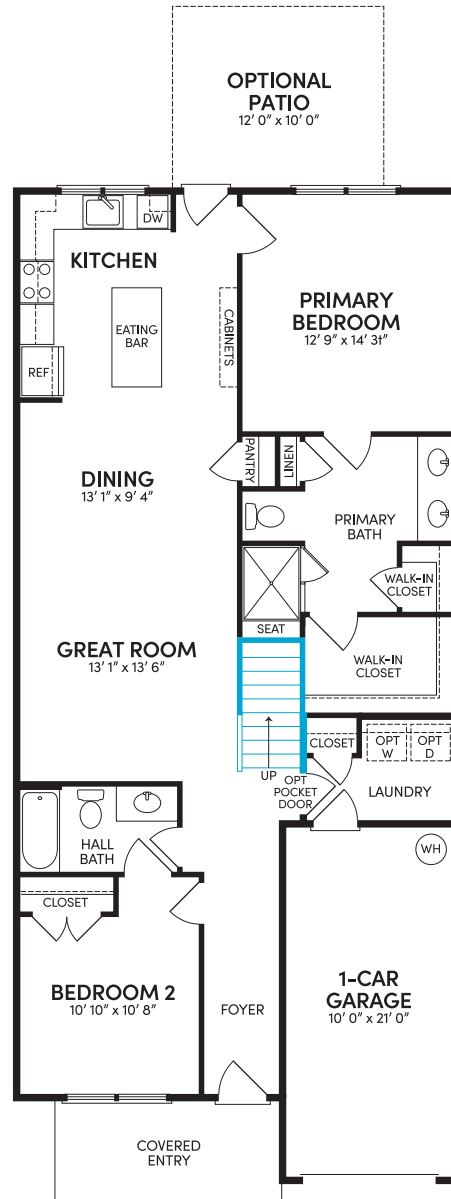

Brookfield
Residential

Versailles

Floor 1

Floor 1
with Stairs to Optional Floor 2

Floor 1
Alternate Layout

Floor 1
Alternate Layout with Stairs
to Optional Floor 2

BrookfieldResidential.com

Floor 2
Optional Floor 2

[BrookfieldResidential.com](https://www.BrookfieldResidential.com)

The Crest at Linton Hall is an age-restricted community, please see a Brookfield Residential New Home Counselor for full details. Prices, plans, elevations, included features, dimensions, square feet, amenities, availability, and terms and incentives are approximate and are all subject to change without notice. All photos, renderings, and other depictions are for illustration purposes only and are subject to change without notice and may include elements that are for display purposes only. Models and lifestyle photos do not reflect racial or ethnic preference. Copyright © 2023 Brookfield Residential ULC. All rights reserved. See a Brookfield Residential New Home Counselor for details. 09/23