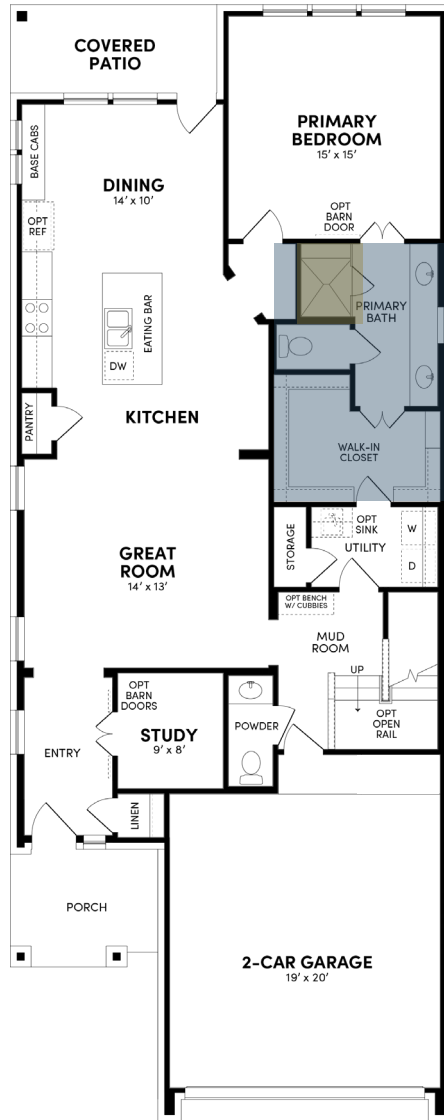

Brookfield Residential

Welcome to the Rutgers.

Floor Plan Details

2,396 sq. ft. | Model | 4 bedrooms | 3.5 baths | 2-car garage

Additional Options:

Opt. Shower Seat

Primary Bath 2

Traditional

Hill Country

Modern Prairie

Modern European