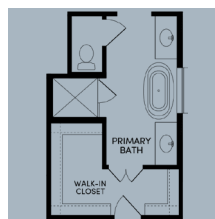

Brookfield Residential

Welcome to the Rutgers.

Floor Plan Details

2,396 sq. ft. | Model | 4 bedrooms | 3.5 baths | 2-car garage

Additional Options:

Opt. Shower Seat

Primary Bath 2

Traditional