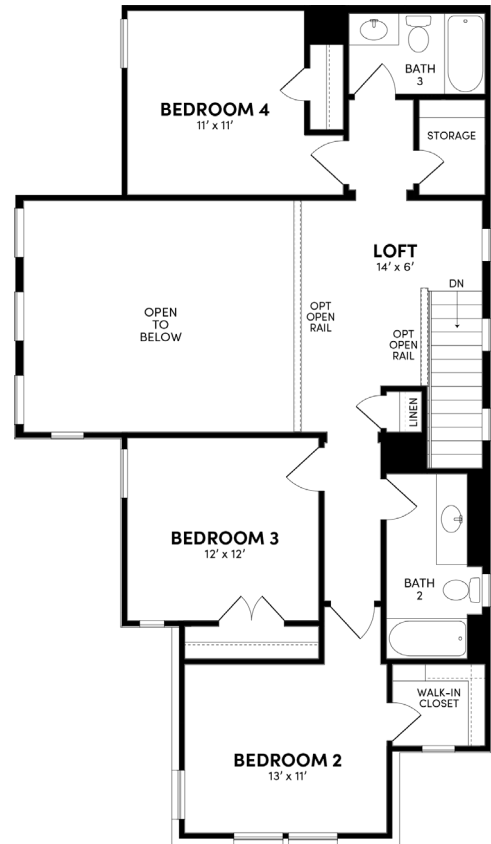

Brookfield Residential

Welcome to the Rutgers.

Floor Plan Details

2,396 sq. ft. | Model | 4 bedrooms | 3.5 baths | 2-car garage

Additional Options:

Opt. Shower Seat

Primary Bath 2

Traditional

Hill Country

Modern Prairie

Modern European