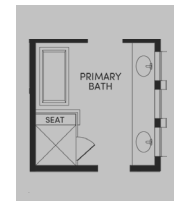

Brookfield Residential

Welcome to the Plymouth.

Floor Plan Details

2,915 sq. ft. | 4 bedrooms | 3.5 baths | 2-car garage

Additional Options:

Ext. Covered Patio w/
Sliding Glass Door

Ext. Covered Patio

Fireplace

Primary Bath

Traditional

Hill Country

Modern Prairie

Modern European