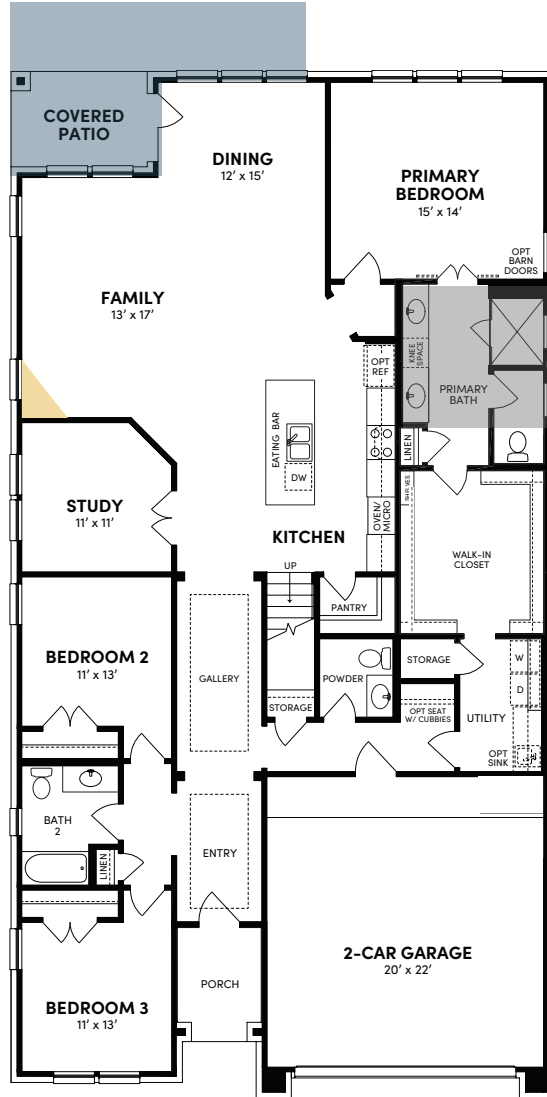

Brookfield Residential

Welcome to the Plymouth.

Floor Plan Details

2,915 sq. ft. | 4 bedrooms | 3.5 baths | 2-car garage

Additional Options:

Ext. Covered Patio w/
Sliding Glass Door

Ext. Covered Patio

Fireplace

Primary Bath

Traditional

Hill Country

Modern Prairie

Modern European