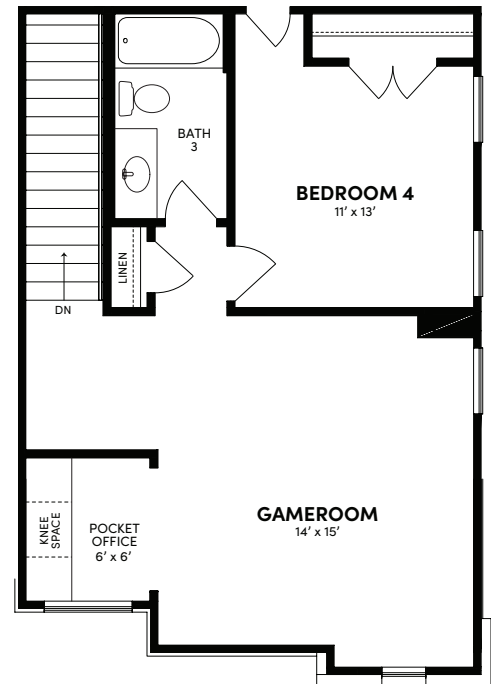

Brookfield Residential

Welcome to the Plymouth.

Floor Plan Details

2,915 sq. ft. | 4 bedrooms | 3.5 baths | 2-car garage

Additional Options:

Ext. Covered Patio w/
Sliding Glass Door

Ext. Covered Patio

Fireplace

Primary Bath

Traditional

Hill Country

Modern Prairie

Modern European