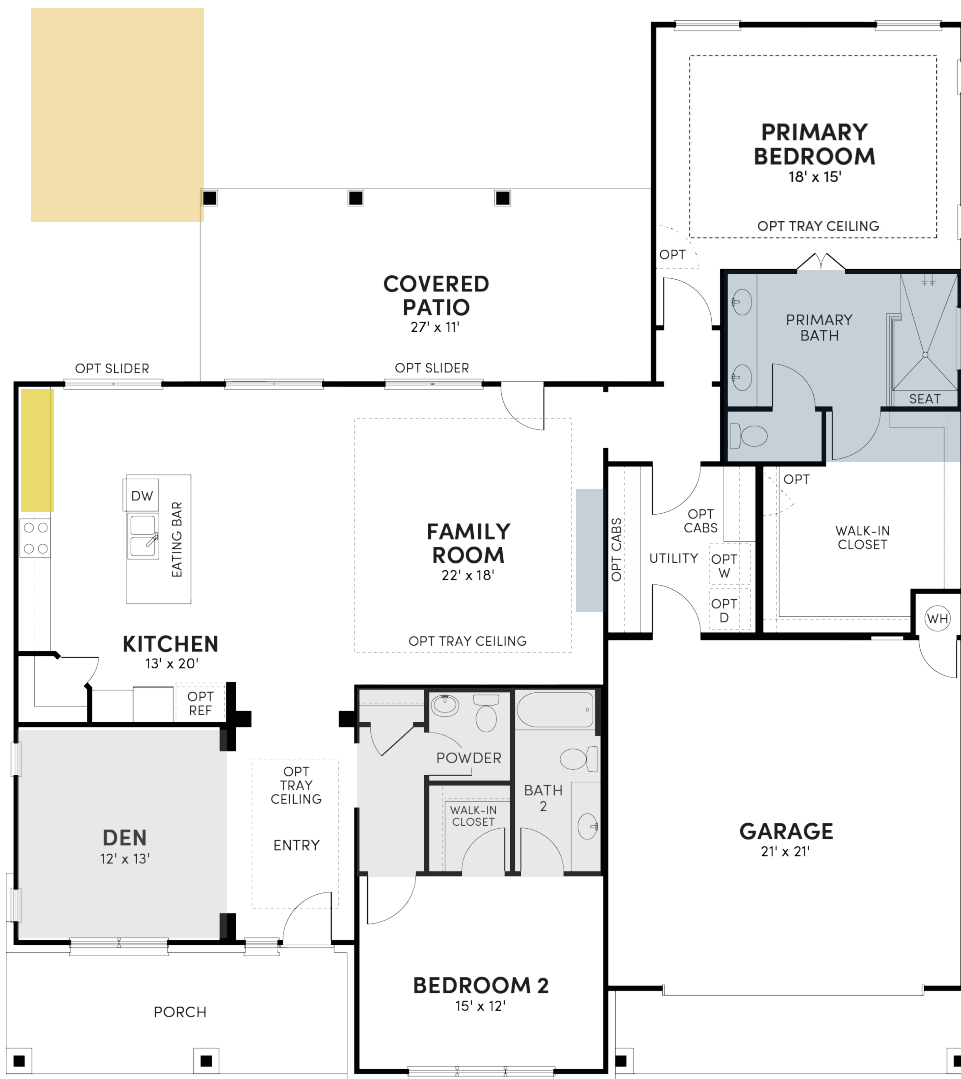

Brookfield Residential

Welcome to the Clarkson.

Floor Plan Details

2,200 sq. ft. | 2 bedrooms | 2.5 baths | 2-car garage | den | 70 ft. lot size | plan #8062

Casita Options:

Additional Options:

Texas Hill Country

Santa Barbara

Modern Farmhouse

Traditional