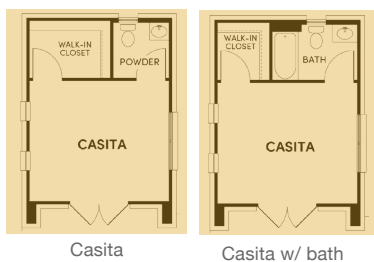

Brookfield Residential

Welcome to the Clarkson.

Floor Plan Details

2,200 sq. ft. | 2 bedrooms | 2.5 baths | 2-car garage | den | 70 ft. lot size | plan #8062

Casita Options:

Additional Options:

Texas Hill Country

Santa Barbara

Modern Farmhouse

Traditional