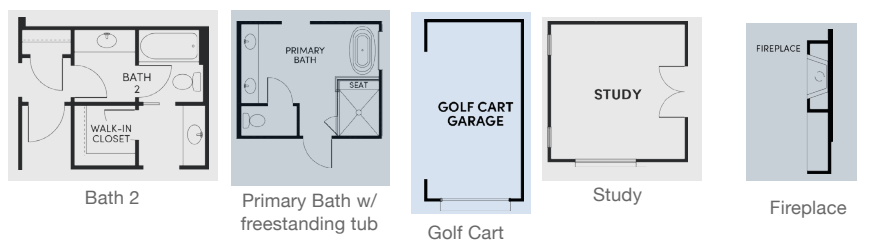

Brookfield Residential

Welcome to the Clarkson.

Floor Plan Details

2,200 sq. ft. | 2 bedrooms | 2.5 baths | 2-car garage | den | 70 ft. lot size | plan #8062

Casita Options:

Additional Options:

Texas Hill Country

Santa Barbara

Modern Farmhouse

Traditional