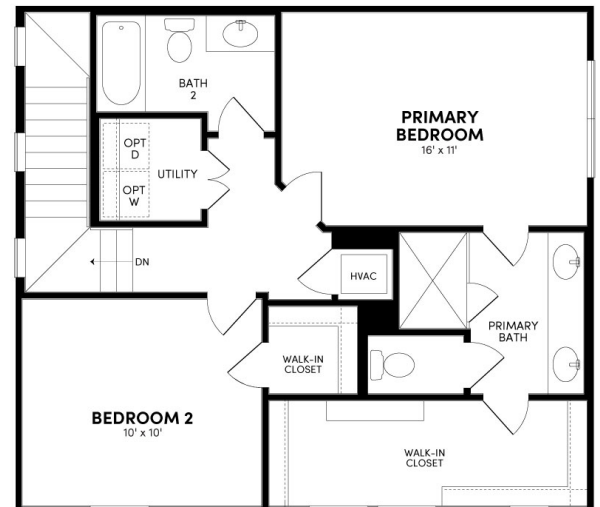

## Floor Plan Details

1,607 - 1,611 sq. ft. | 3 bedrooms | 3 baths | 2-car garage

**Modern Farmhouse**

**Craftsman**

**Modern Prairie**