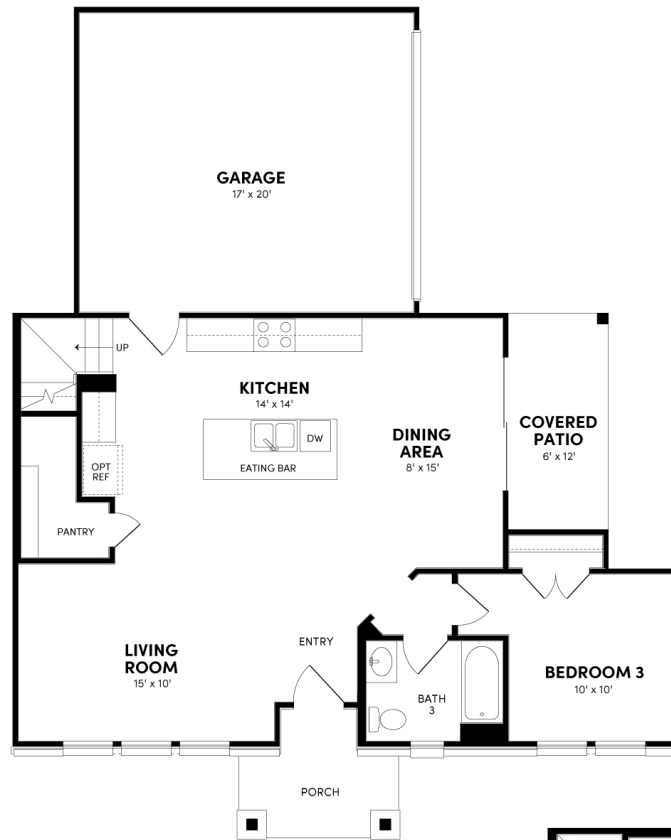

# Welcome to the Allen.

## Floor Plan Details

1,607 - 1,611 sq. ft. | 3 bedrooms | 3 baths | 2-car garage

**Modern Farmhouse**

**Craftsman**

**Modern Prairie**